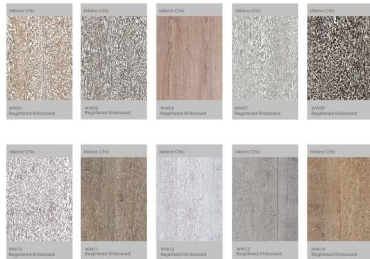

Laminate Floor

Milano Chic