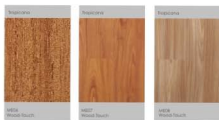

Tropicana

1215 x 199 x 8
1215 x 199 x 12
1215 x 149 x 8
1215 x 149 x 12

For more sizes, please contact your sales representative.